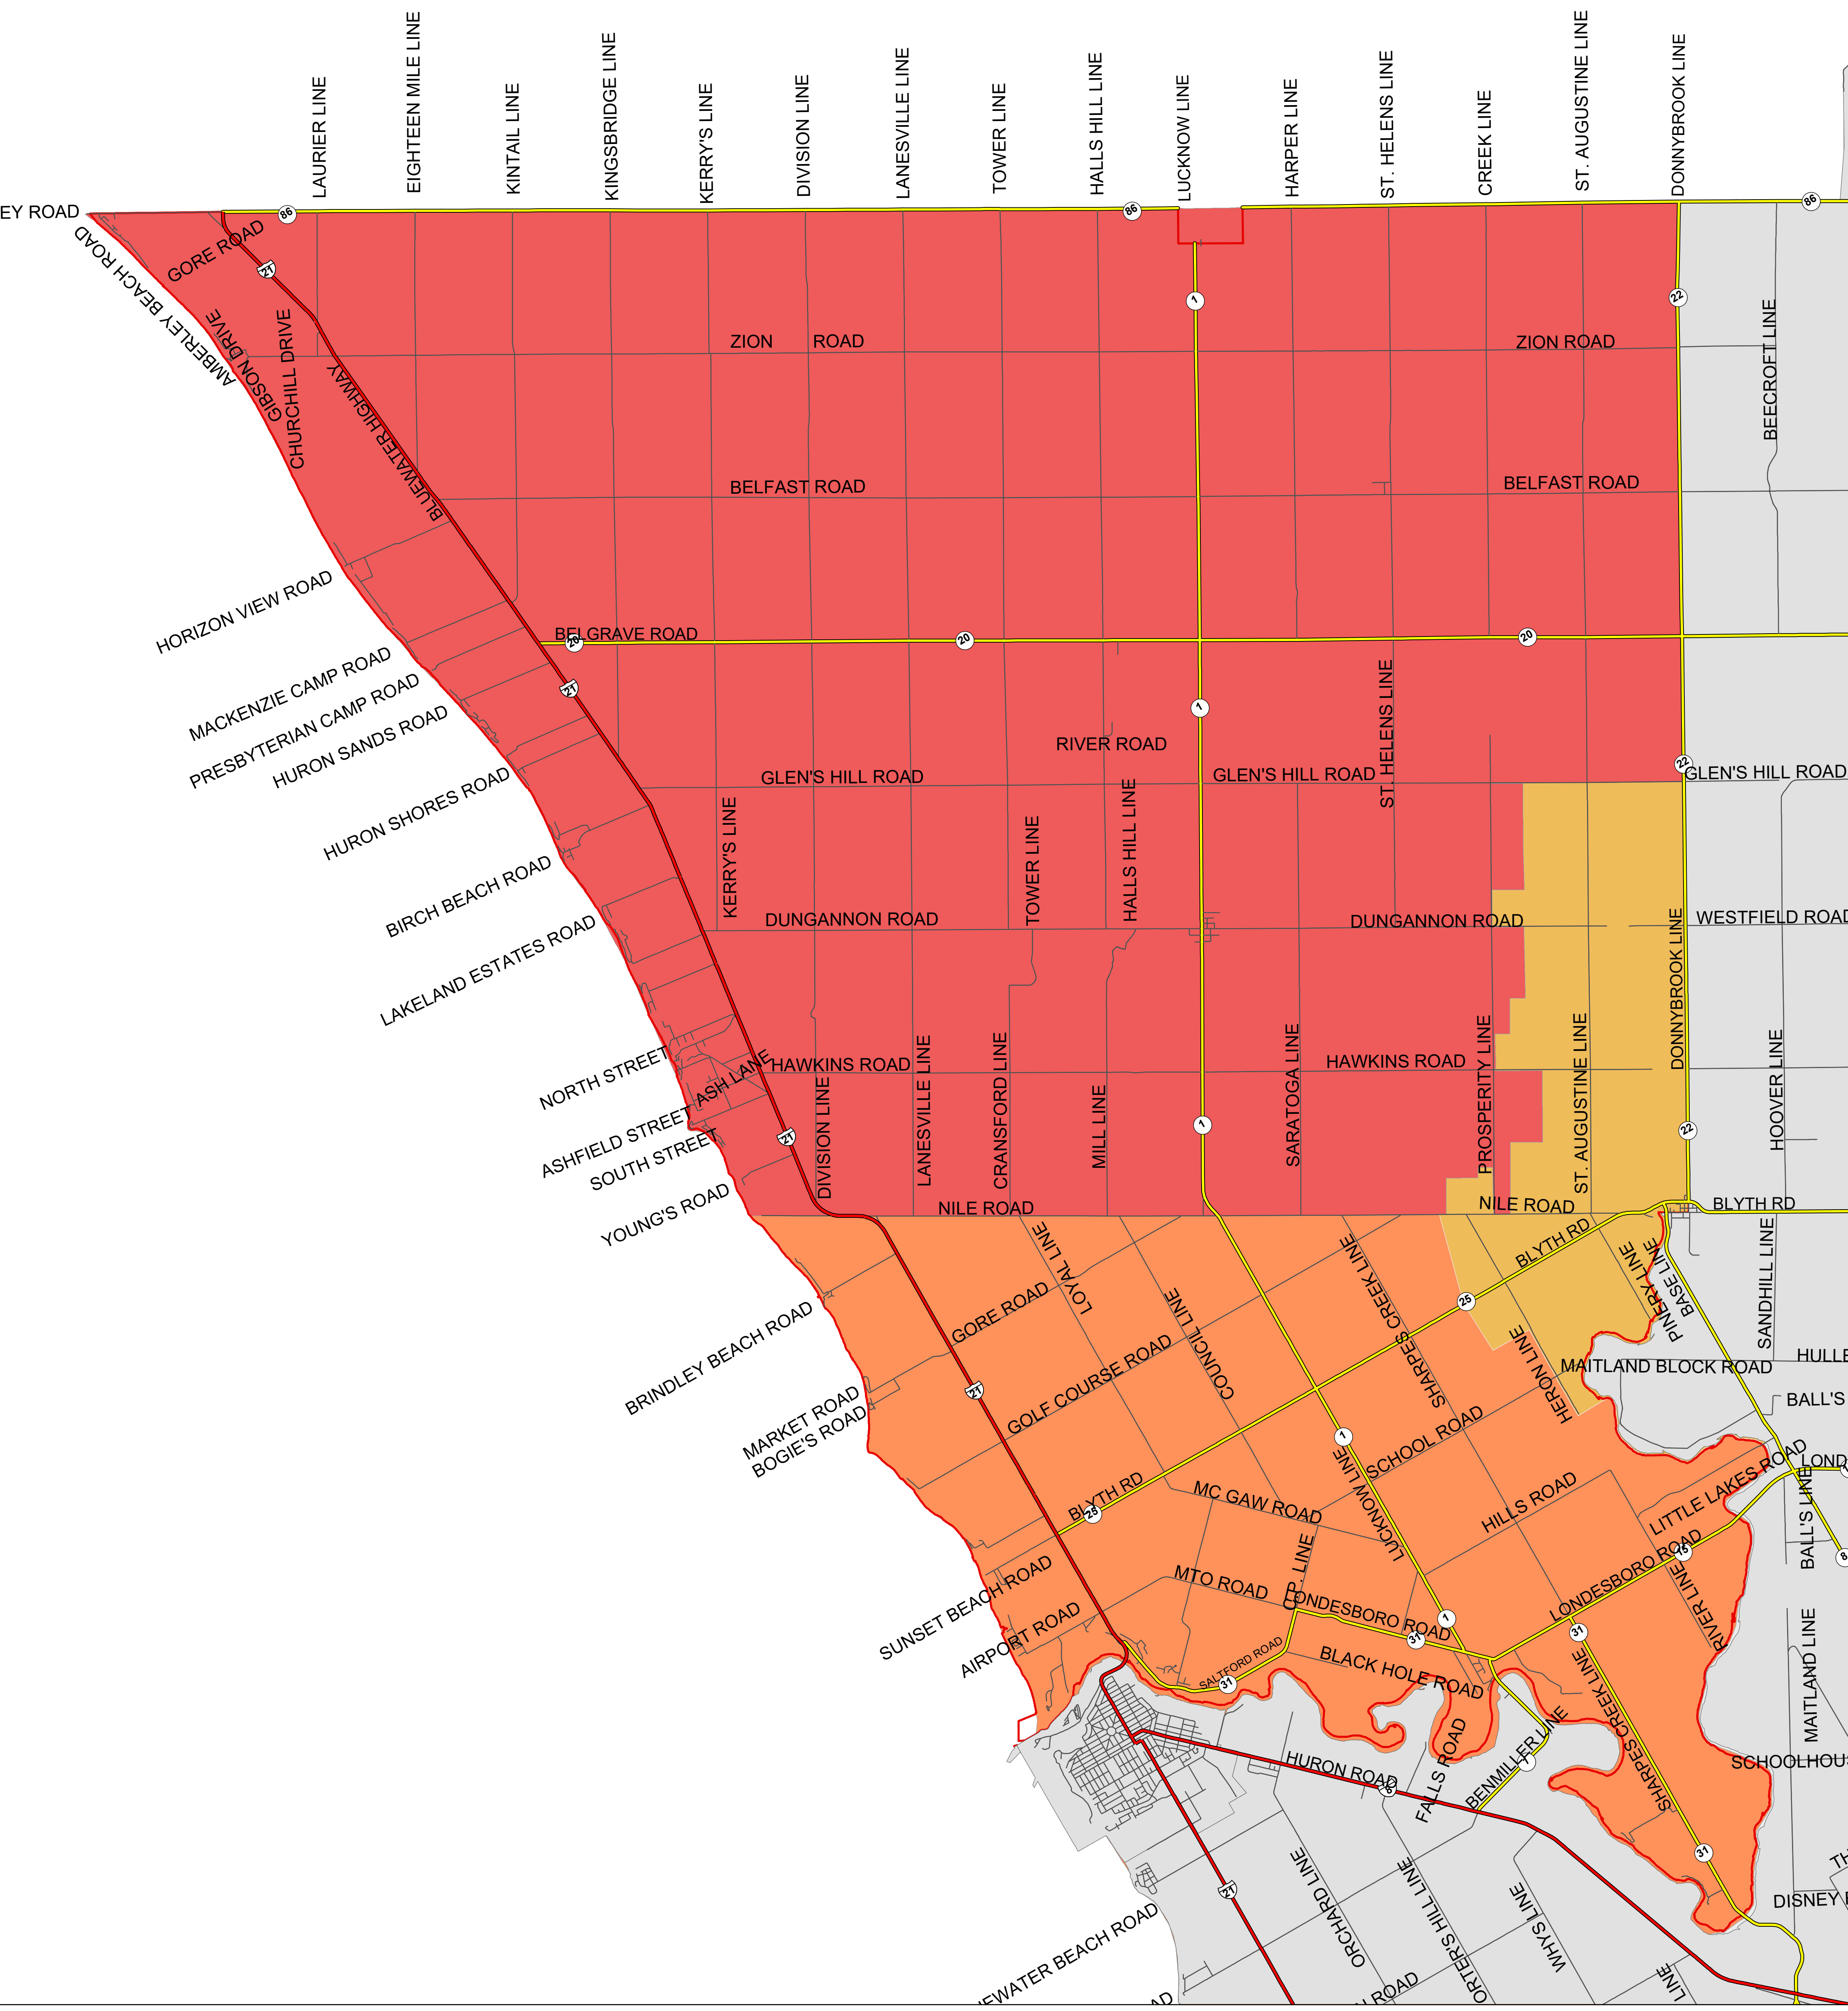

# Huron County 911 Fire Boundary Map

## ACW Fire Coverage

Produced by the County of Huron GIS Services with data supplied under License by Members of the Ontario Geospatial Data Exchange, MVCA, ABCA, SVCA, UTRCA and MNR&F. Orthoimagery flown in 2015.

This map is illustrative only. Do not rely on it as a precise indicator of routes, feature locations, nor as a guide to navigation.

Copyright © Queen's Printer 2019.  
4/23/2019

Bayfield Fire Dept	Exeter Fire Dept	Huron Park Fire Dept
Brucefield Fire Dept	Goderich Fire Dept	Lucknow Fire Dept
Brussels Fire Dept	Grand Bend Fire Dept	North Huron Fire Dept - Blyth Station
Clifford Fire Dept	Grey Fire Dept	North Huron Fire Dept - Wingham Station
Clinton Fire Dept	Hensall Fire Dept	Seaforth Fire Dept
Dashwood Fire Dept	Howick Fire Dept	Zurich Fire Dept