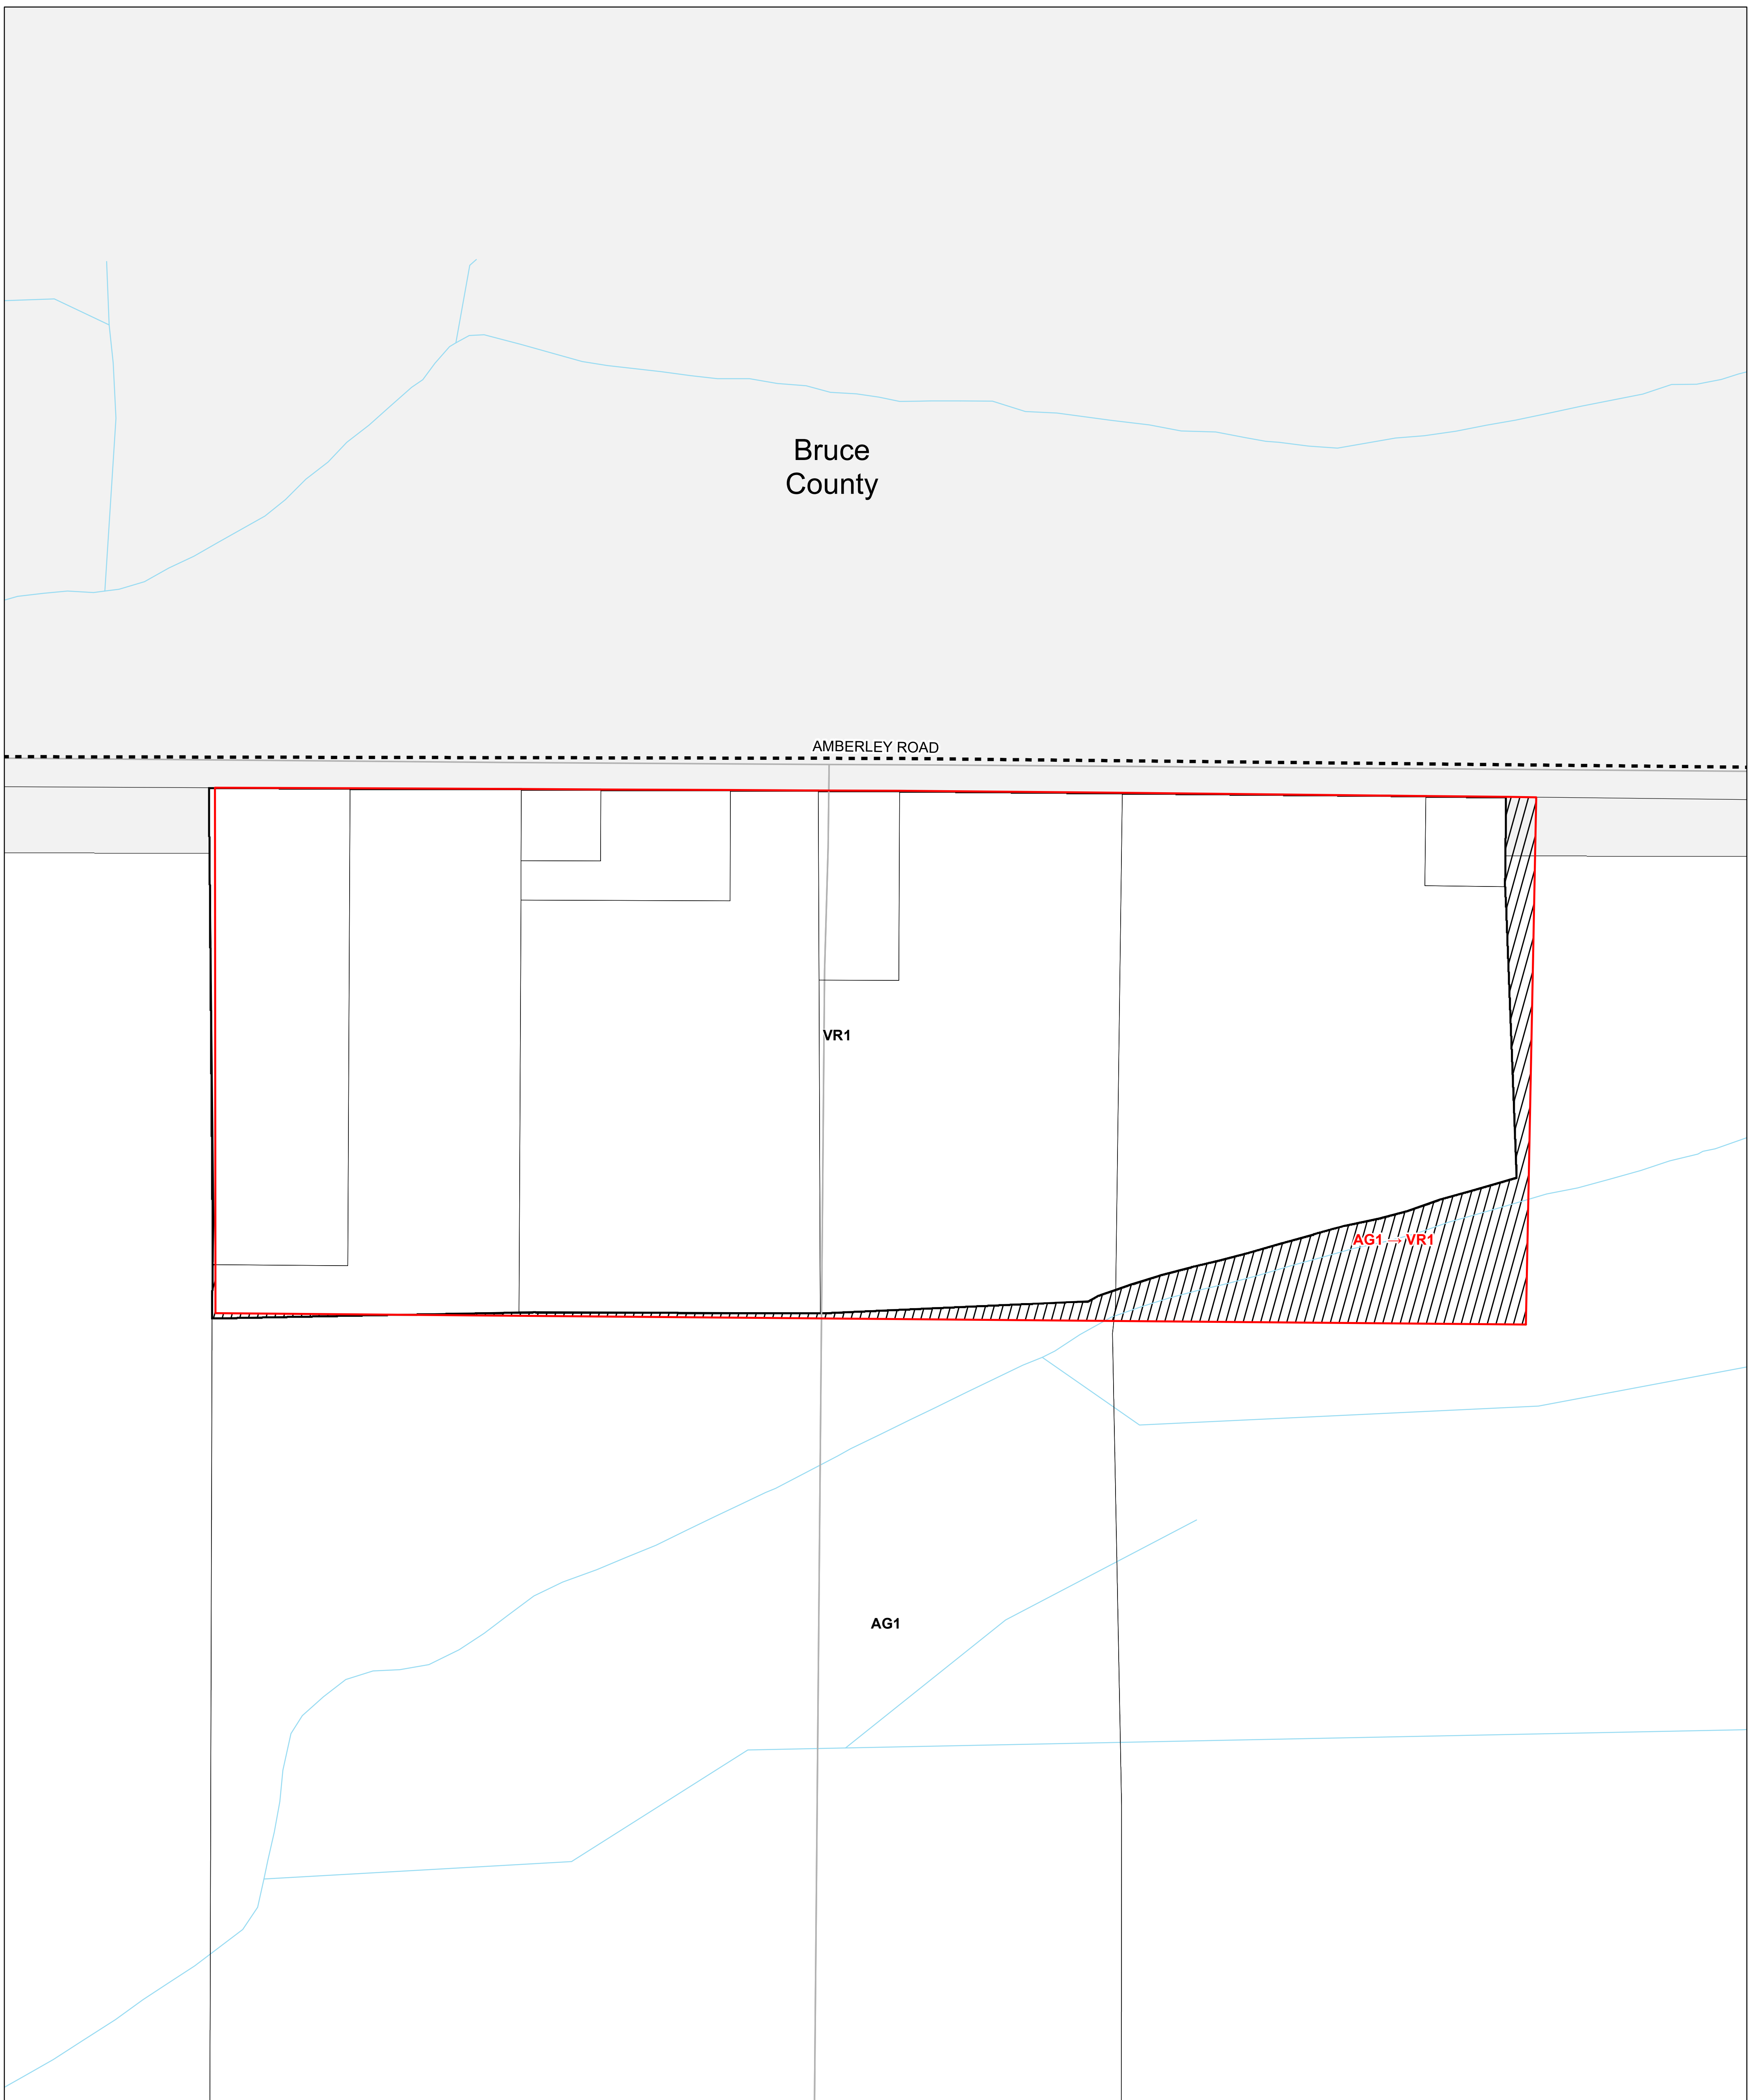

TOWNSHIP OF ASHFIELD-COLBORNE-WAWANOSH

Zoning By-law | Lochalsh

Produced by the County of Huron GIS Services with data supplied under License by Members of the Ontario Geospatial Data Exchange, MVCA, ABCA, SVCA, UTRCA and MNR&F. Orthoimagery flown in 2015. This map is illustrative only. Do not rely on it as a precise indicator of routes, feature locations, nor as a guide to navigation. Copyright © King's Printer 2023.

Last Modified 7/13/2023

- Municipal Boundary
- Urban Boundary
- Lots and Concessions
- Property Boundary
- Proposed Change to Zone
- Proposed Change to Natural Environment Zone
- NE1 Zone
- NE5 Zone