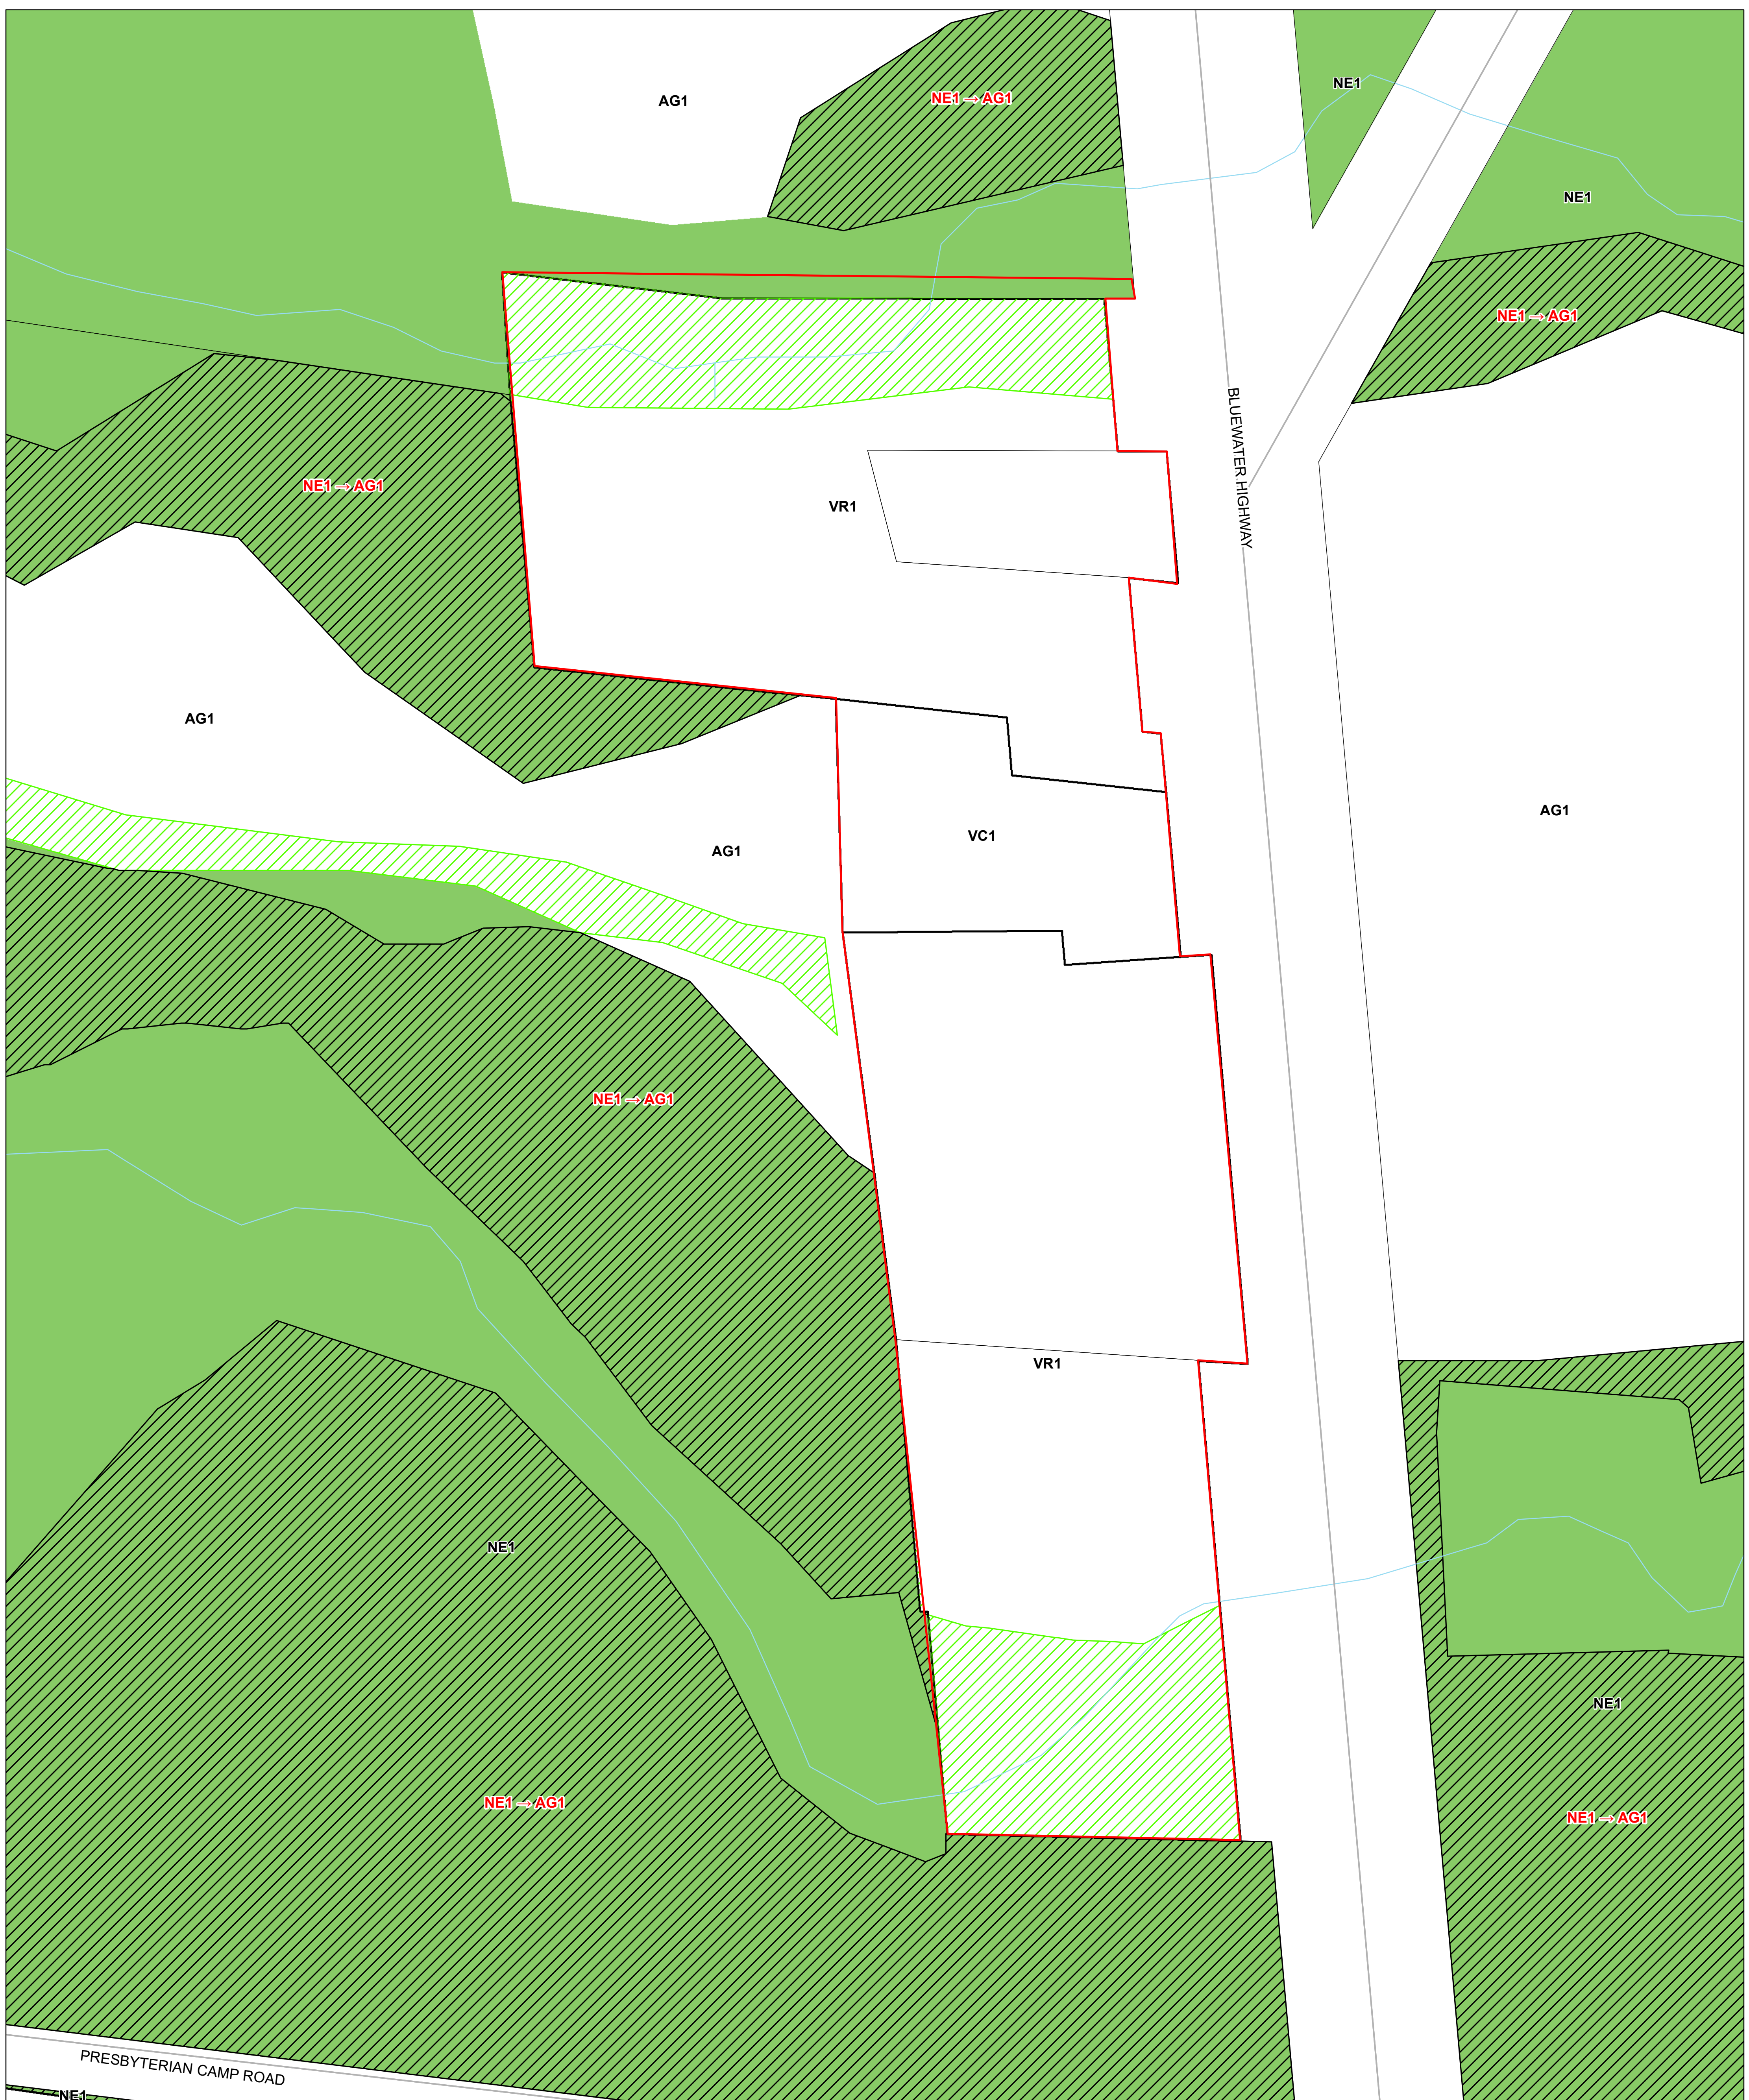

# TOWNSHIP OF ASHFIELD-COLBORNE-WAWANOSH

## Zoning By-law | Kintail

Produced by the County of Huron GIS Services with data supplied under License by Members of the Ontario Geospatial Data Exchange, MVCA, ABCA, SVCA, UTRCA and MNR&F. Orthoimagery flown in 2015. This map is illustrative only. Do not rely on it as a precise indicator of routes, feature locations, nor as a guide to navigation. Copyright © King's Printer 2023.

Last Modified 7/13/2023

- Municipal Boundary
- Urban Boundary
- Lots and Concessions
- Property Boundary
- Proposed Change to Zone
- Proposed Change to Natural Environment Zone
- NE1 Zone
- NE5 Zone