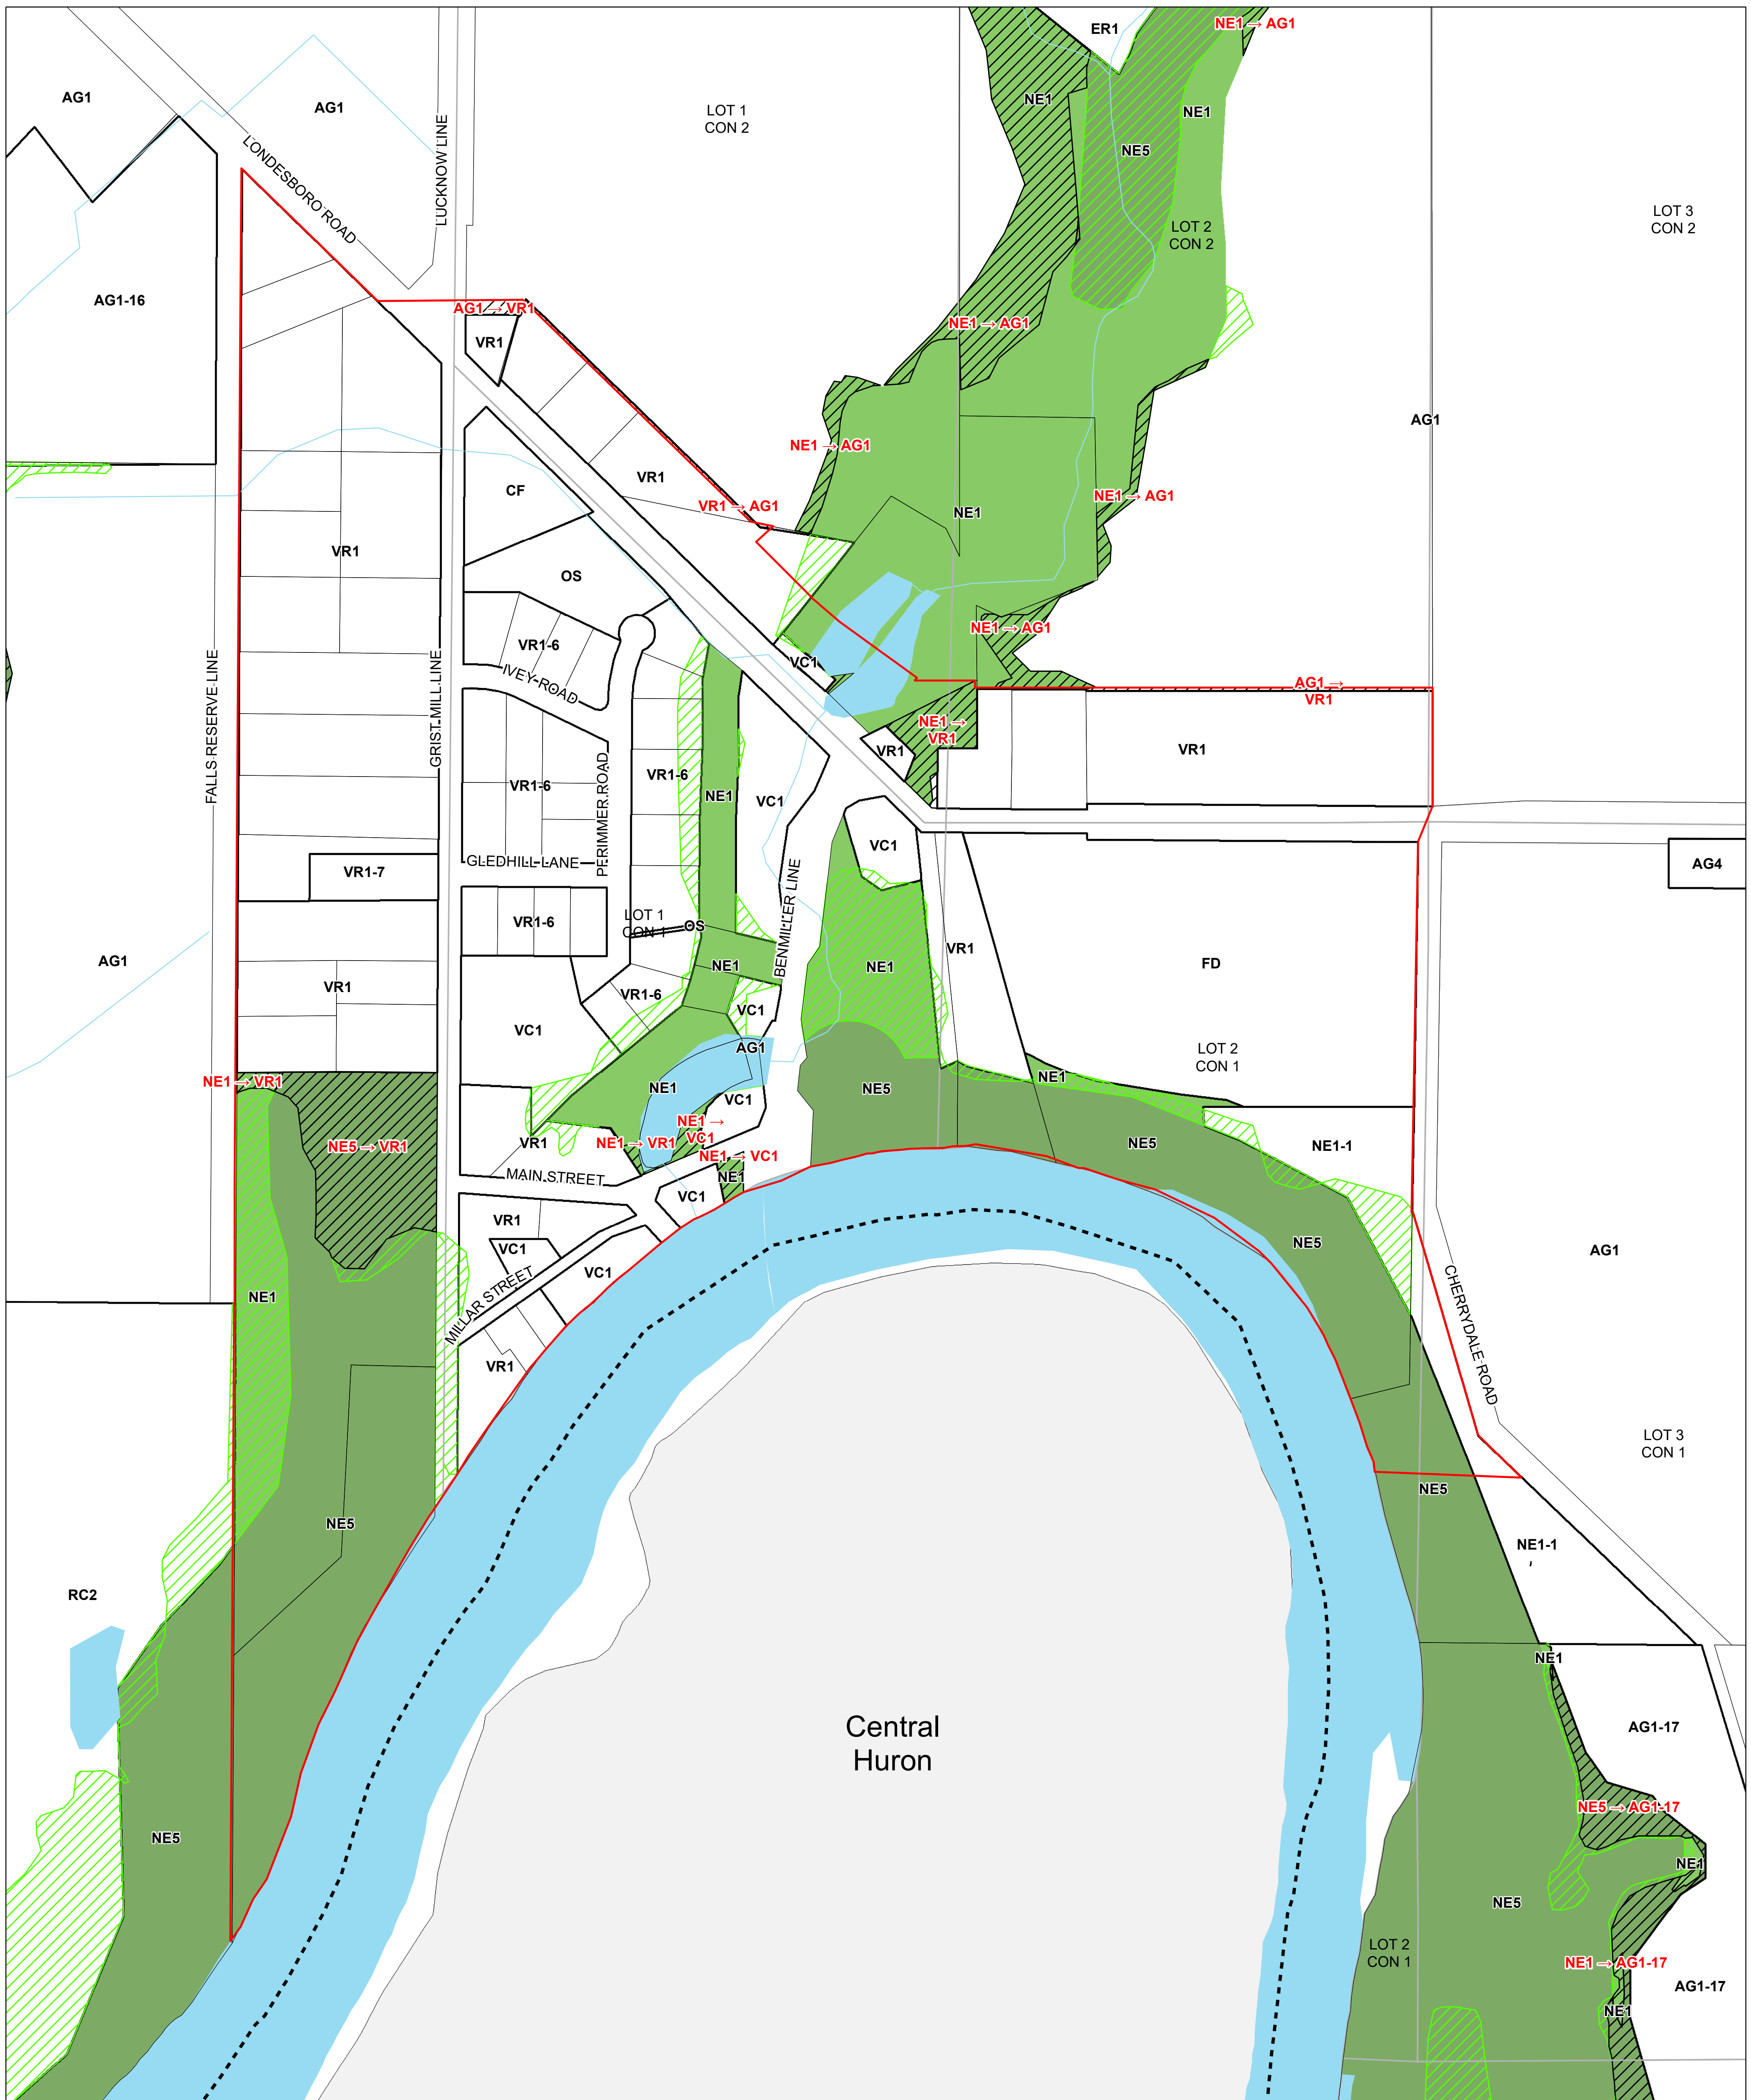

# TOWNSHIP OF ASHFIELD-COLBORNE-WAWANOSH

## Zoning By-law | Benmiller

Produced by the County of Huron GIS Services with data supplied under License by Members of the Ontario Geospatial Data Exchange, MVCA, ABCA, SVCA, UTRCA and MNR&F. Orthoimagery flown in 2015. This map is illustrative only. Do not rely on it as a precise indicator of routes, feature locations, nor as a guide to navigation. Copyright © King's Printer 2023.

Last Modified 7/13/2023

- Municipal Boundary
- Urban Boundary
- Lots and Concessions
- Property Boundary
- Proposed Change to Zone
- Proposed Change to Natural Environment Zone
- NE1 Zone
- NE5 Zone