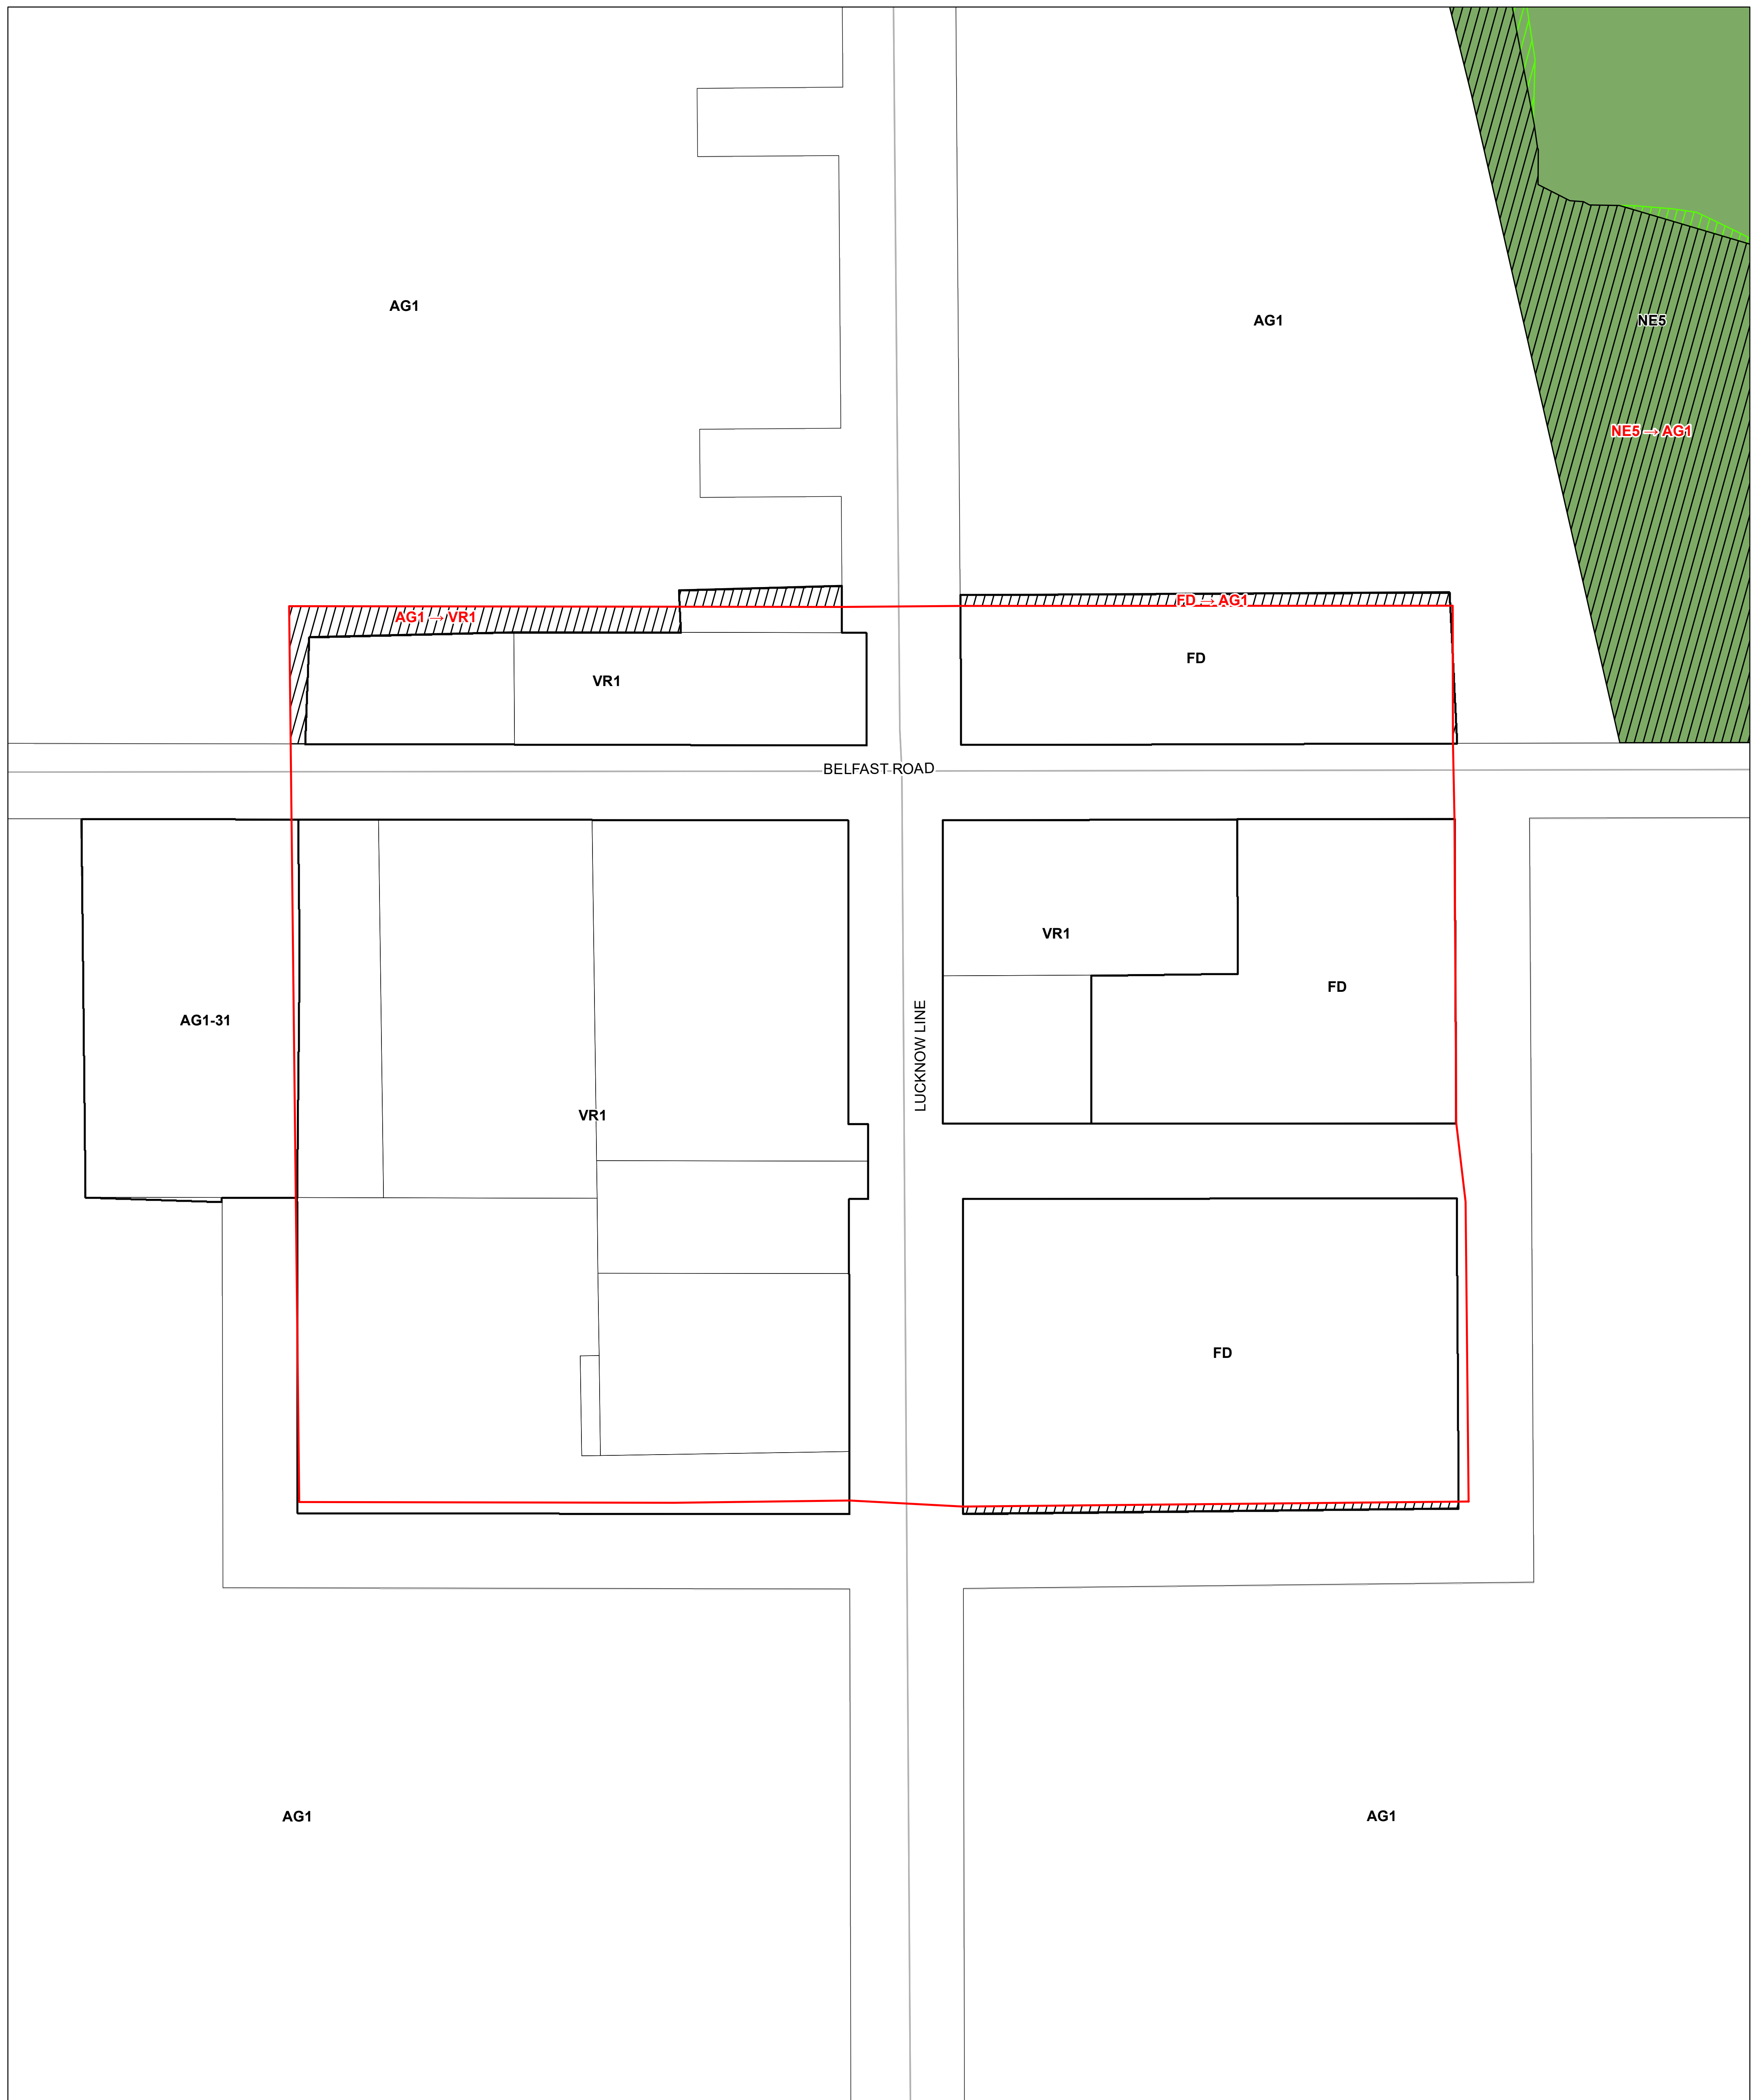

TOWNSHIP OF ASHFIELD-COLBORNE-WAWANOSH

Zoning By-law | Belfast

Produced by the County of Huron GIS Services with data supplied under License by Members of the Ontario Geospatial Data Exchange, MVCA, ABCA, SVCA, UTRCA and MNR&F. Orthoimagery flown in 2015. This map is illustrative only. Do not rely on it as a precise indicator of routes, feature locations, nor as a guide to navigation. Copyright © King's Printer 2023.

Last Modified 7/13/2023

- Municipal Boundary
- Urban Boundary
- Lots and Concessions
- Property Boundary
- Proposed Change to Zone
- Proposed Change to Natural Environment Zone
- NE1 Zone
- NE5 Zone